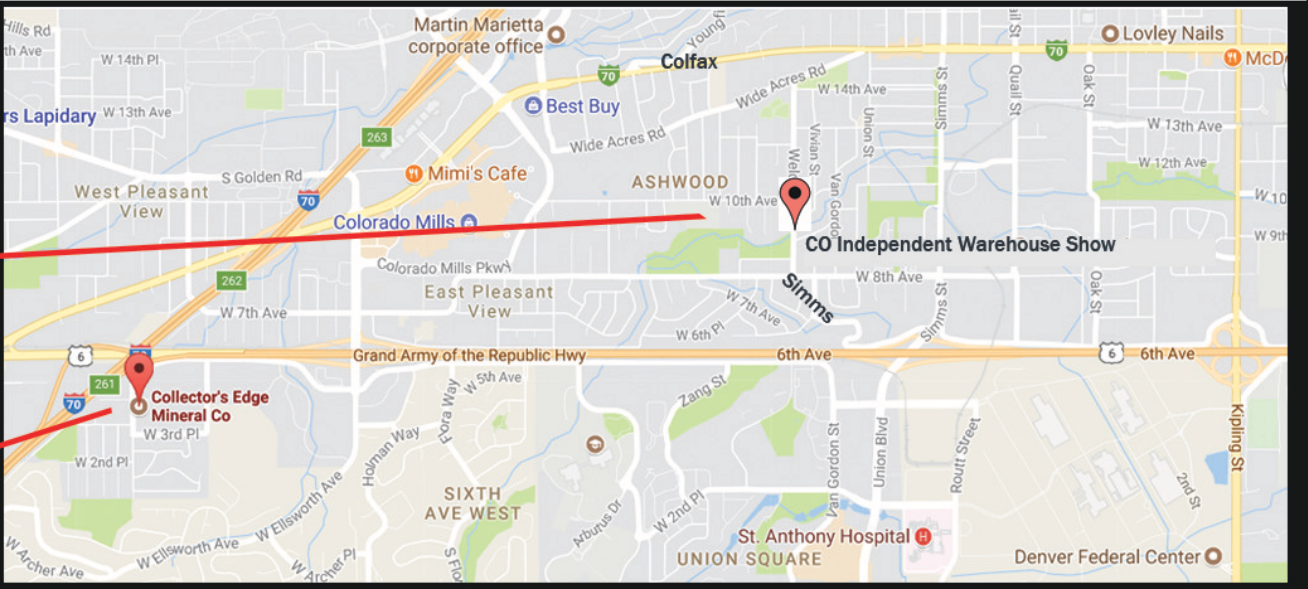

**DENVER FALL SHOWCASE SHOWS**  
 Denver Expo Gem Show National Western Complex  
 Colorado Mineral & Fossil Fall Show The Crown Plaza Hotel  
 Quality Inn Central, 2nd Floor Metaphysical Vendors  
 Denver Coliseum Mineral, Fossil & Gem Show  
 JG&M Expo Denver-Quality Inn  
 Miner's Co-op Mineral Show National Western Complex  
 Denver Mineral Show National Western Complex  
 Denver Fine Mineral Show Marriott Denver West  
 Denver Bead Renaissance Denver Mart / Plaza  
 InterGem Denver Gem & Jewelry Show Denver Mart / Pavilion  
 Denver Gem & Mineral Show Denver Mart / Expo Hall

**COLORADO INDEPENDENT  
 WAREHOUSE SHOW**  
 810 Quail St.  
 Lakewood 80215

**ALSO: Collector's Edge  
 Wholesale**