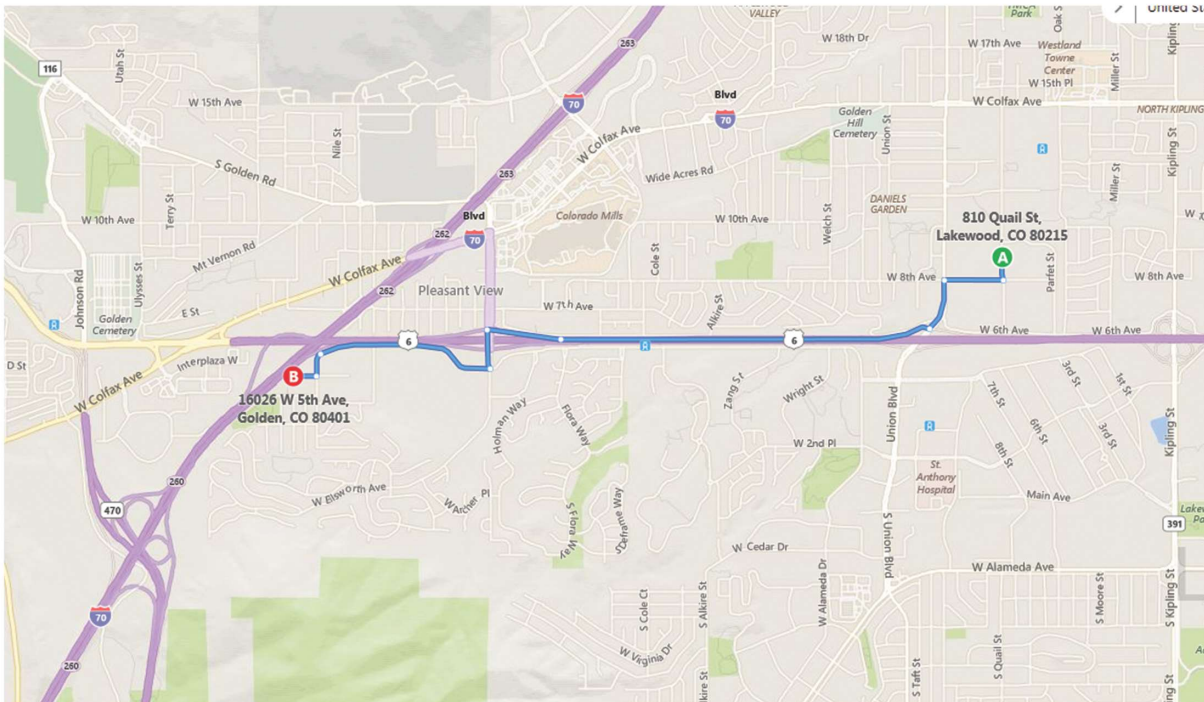

2019 Denver Gem & Mineral Spring Showcase

A. Rocky Mountain Gem & Mineral Spring Show
 Crowne Plaza Hotel
 15500 E 40th Ave
 Show Dates: 4/12-4/14/19

B. Colorado Independent Warehouse Show (see detailed map below)

C. Collector's Edge Warehouse (see detailed map below)

Map Detail - Warehouse Shows

Show Dates:
 4/11-4/15/2019

A. Colorado Independent Warehouse Show
 810 W. Quail St.
 Lakewood, CO

B. Collector's Edge Warehouse
 16026 W. 5th Ave.,
 Bldg. 100
 Golden, CO