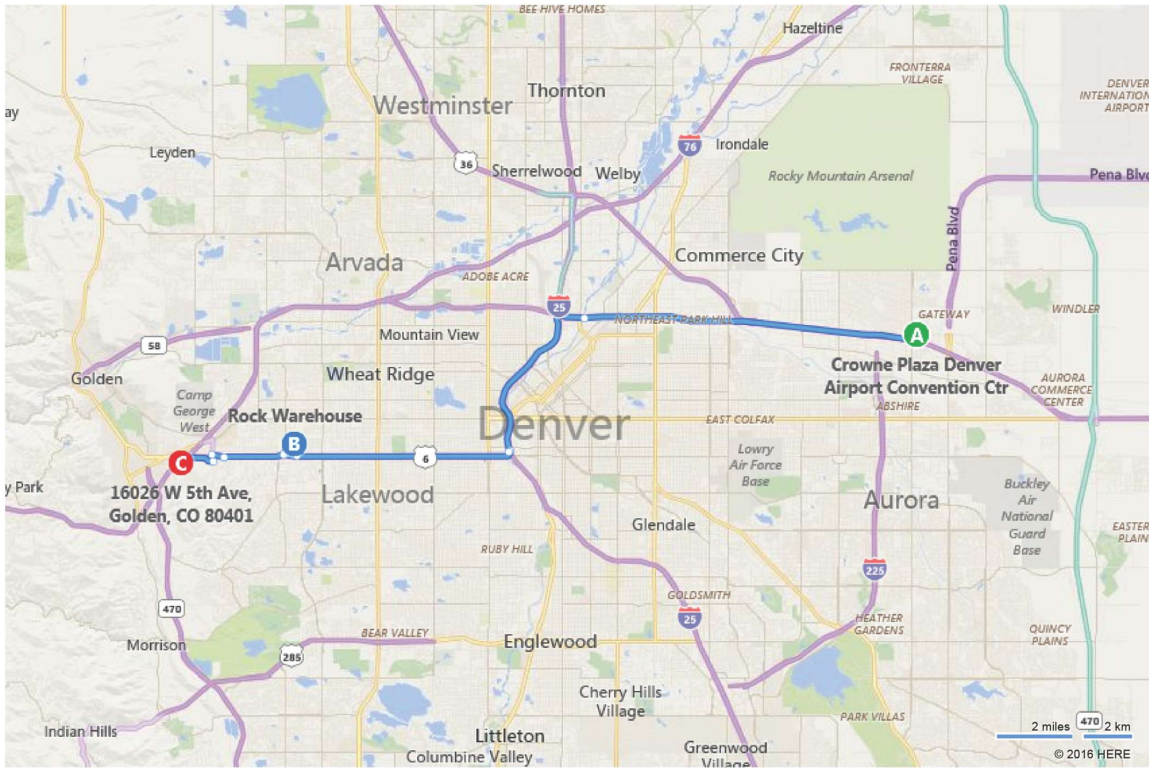

2019 Denver Gem & Mineral Spring Showcase

A. Rocky Mountain Gem & Mineral Spring Show
 Crowne Plaza Hotel
 15500 E 40th Ave
 Show Dates: 4/12-4/14/19

B. Colorado Independent Warehouse Show (see detailed map below)

C. Collector's Edge Warehouse (see detailed map below)

Map Detail - Warehouse Shows

Show Dates:
 4/11-4/15/2019

A. Colorado Independent Warehouse Show
 810 W. Quail St.
 Lakewood, CO

B. Collector's Edge Warehouse
 16026 W. 5th Ave.,
 Bldg. 100
 Golden, CO